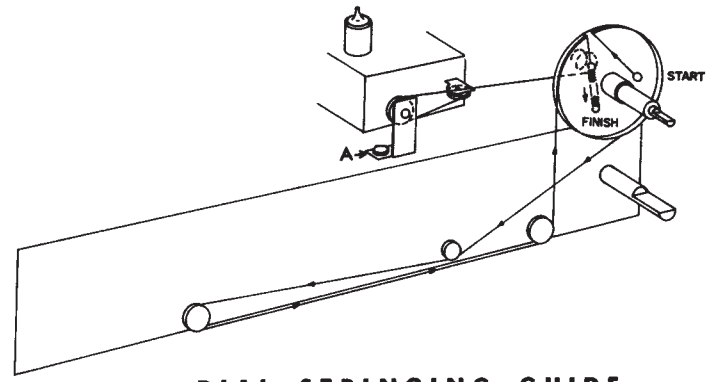

Magnavox

65-01 SERIES RADIO CHASSIS

62

NOTES
 1. ALL VOLTAGES MEASURED IN FM POSITION EXCEPT 12BE6
 2. LINE VOLTAGE 117V

SPECIFICATIONS

Power Source Rating	
Frequency	60 cps.
Voltage	117 volts
Wattage	60 watts
Tuning Frequency Range	
Broadcast Band	540-1620KC
FM Band	88-108MC
IF Frequency (AM)	455KC
(FM)	10.7MC

The 65-01 is a series-filament wired AM-FM radio chassis. The chassis contains seven tubes and a selenium diode as a rectifier. An isolation transformer should be used when servicing the chassis.

DIAL STRINGING GUIDE