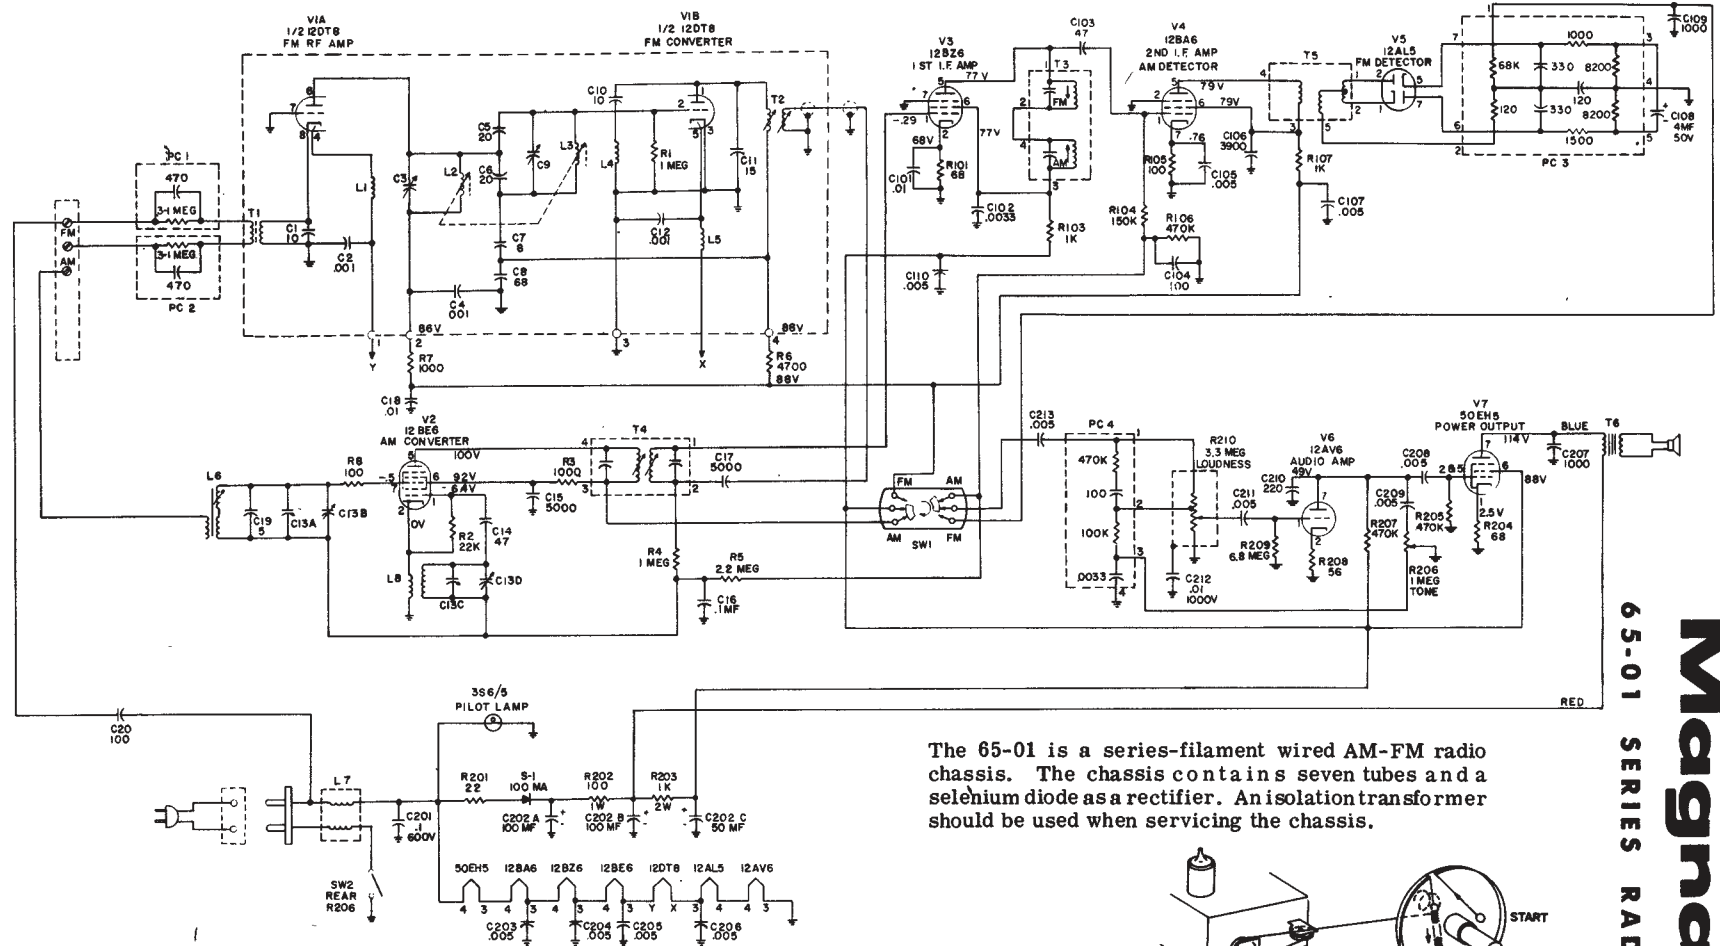

Magnavox

65-01 SERIES RADIO CHASSIS

62

NOTES
 1. ALL VOLTAGES MEASURED IN FM POSITION EXCEPT 12BE6
 2. LINE VOLTAGE 117V

SPECIFICATIONS

Power Source Rating	
Frequency	60 cps.
Voltage	117 volts
Wattage	60 watts
Tuning Frequency Range	
Broadcast Band	540-1620KC
FM Band	88-108MC
IF Frequency (AM)	455KC
(FM)	10.7MC

The 65-01 is a series-filament wired AM-FM radio chassis. The chassis contains seven tubes and a selenium diode as a rectifier. An isolation transformer should be used when servicing the chassis.

DIAL STRINGING GUIDE