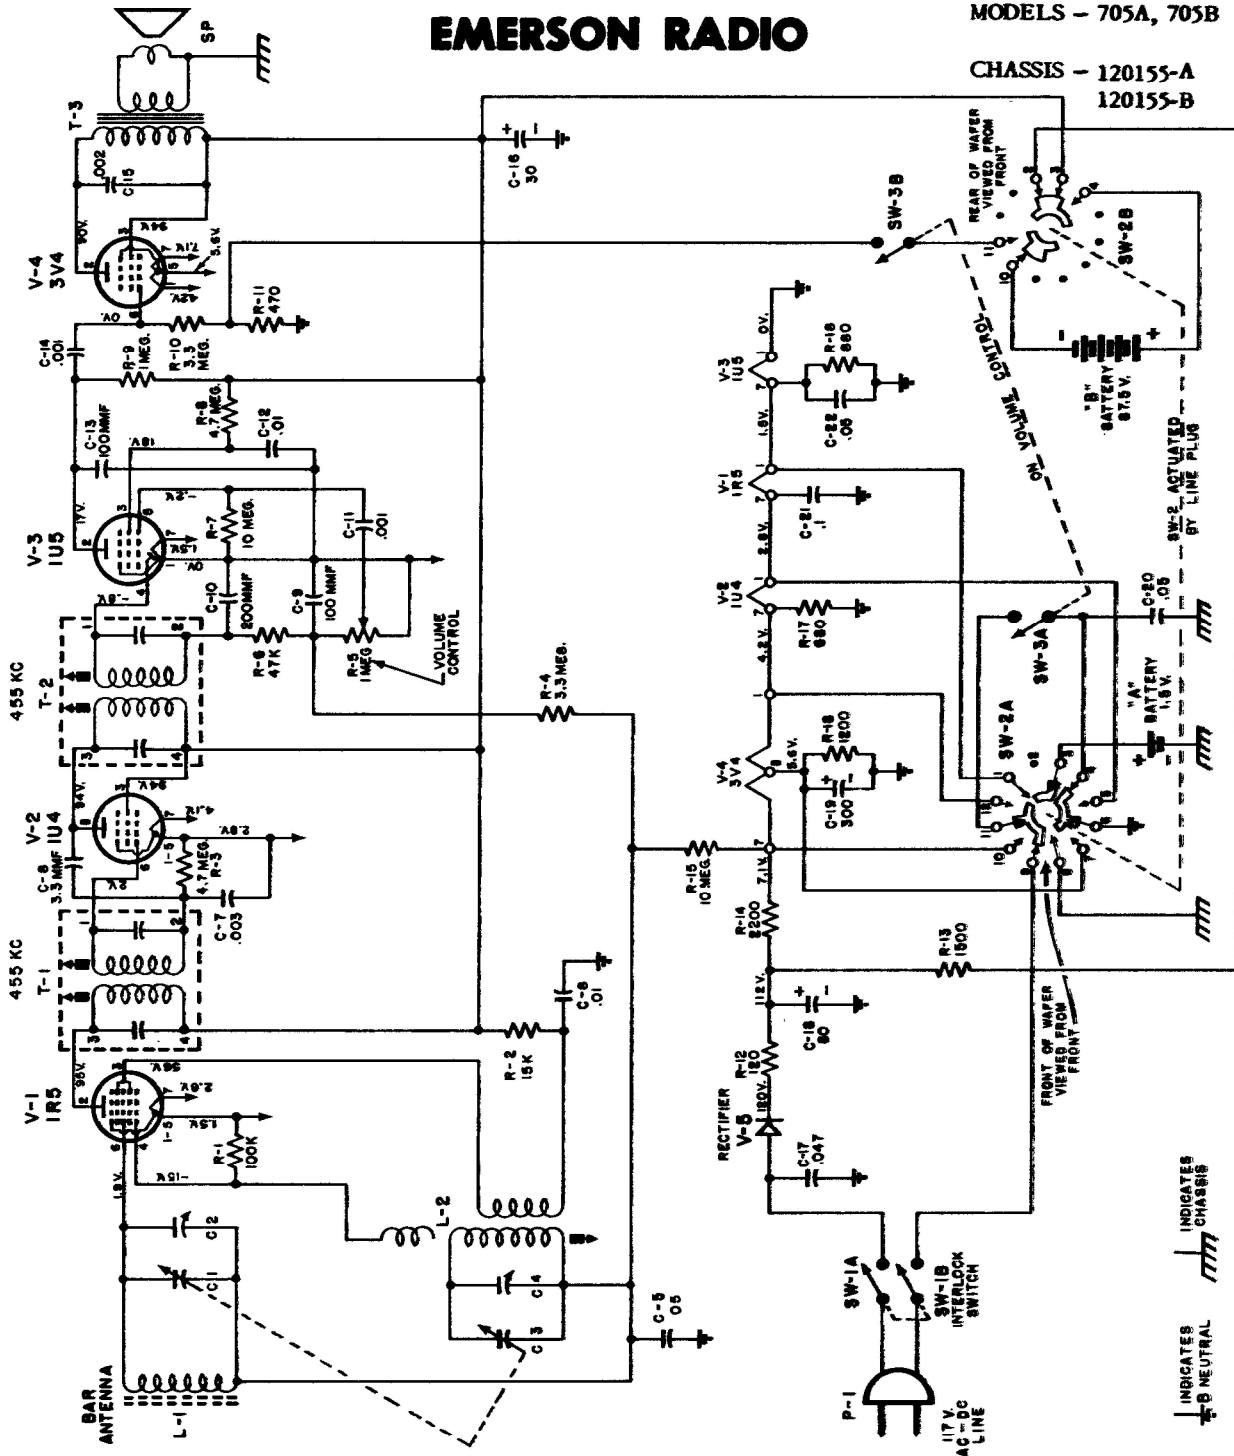

# MANUAL OF 1953 MOST-OFTEN-NEEDED RADIO DIAGRAMS

## EMERSON RADIO

MODELS - 705A, 705B

CHASSIS - 120155-A  
120155-B

RESISTANCE READINGS FOR CHASSIS 120155-A AND 120155-B

SYMBOL	TUBE	PIN 1	PIN 2	PIN 3	PIN 4	PIN 5	PIN 6	PIN 7
V-1	1R5	26	3.5 K	18 K	95 K	26	3 MEG	42
V-2	1U4	42	3.5 K	3.5 K	3.5 K	42	3.8 MEG	55
V-3	1U5	0	1 MEG	4 MEG	1 MEG	12 K	10 MEG	26
V-4	3V4	55	4 K	3.5 K	420	62	3.2 MEG	72
V-5	SELENIUM RECTIFIER							

VOLTAGE READINGS ON SCHEMATIC DIAGRAM